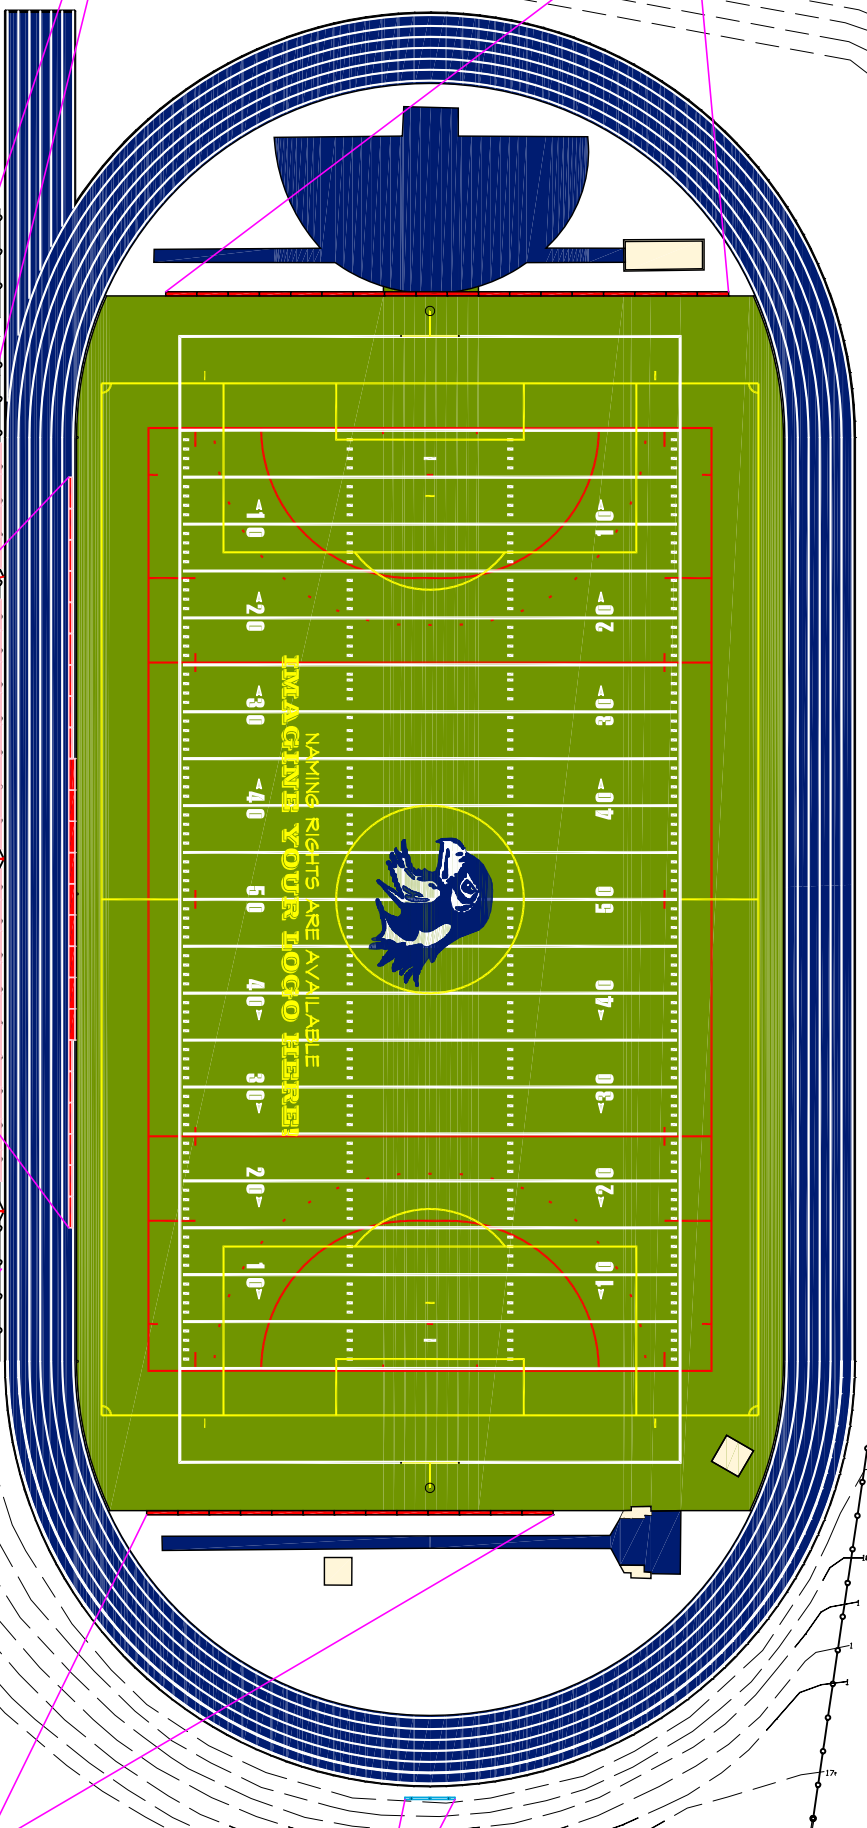

FOR MORE INFORMATION CONTACT THE  
**SALISBURY COMMUNITY SYNTHETIC TURF COMMITTEE**  
 PHONE: 610-797-2062 X1090  
 E-MAIL TURF@STSD.ORG

**NORTH ENDZONE**  
 10'x3' GROUND BANNERS \$400 FOR 2 YEARS  
 20'x3' GROUND BANNERS \$1700 FOR 2 YEARS  
 10'x3' GROUND SIGNS \$1600 FOR 2 YEARS  
 20'x3' GROUND SIGNS \$2800 FOR 2 YEARS  
 (6) 10' UNITS AVAILABLE

**SALISBURY STADIUM**  
 PLEASE HELP SUPPORT  
**SALISBURY**  
 COMMUNITY SYNTHETIC TURF COMMITTEE  
 PHONE: 610-797-2062 X1090 E-MAIL: turf@stsd.org  
**SWING FOR THE SATELLITES**  
 1-800-DIRECTV

**NORTH ENTRY**  
 (2) 6'x10' BACK-LIT SIGN  
 DOUBLE SIDED  
 8' MOUNTING HEIGHT  
 CALL FOR PRICING

**SALISBURY**

IMAGINE YOUR LOGO HERE!

15'x3' BACK-LIT SIGNS  
 8' MOUNTING HEIGHT  
 LOCATED AT STRATEGIC POINTS THROUGHOUT THE STADIUM,  
 CALL FOR PRICING

**FIELD SIDE**  
 10'x3' GROUND SIGNS \$1700 FOR 2 YEARS  
 20'x3' GROUND SIGNS \$3200 FOR 2 YEARS  
 (24) 10' UNITS AVAILABLE

**FENCE MOUNTED**  
 10'x3' BANNERS \$450 FOR 1 YEAR  
 (22) 10' UNITS AVAILABLE

MARKING RIGHTS ARE AVAILABLE

**STARTERS**  
 Your Company Logo Here!

THE OPPORTUNITY TO DONATE A SCOREBOARD IS AVAILABLE

**SOUTH ENDZONE**  
 10'x3' GROUND BANNERS \$400 FOR 2 YEARS  
 20'x3' GROUND BANNERS \$1700 FOR 2 YEARS  
 10'x3' GROUND SIGNS \$1600 FOR 2 YEARS  
 20'x3' GROUND SIGNS \$2800 FOR 2 YEARS  
 (12) 10' UNITS AVAILABLE